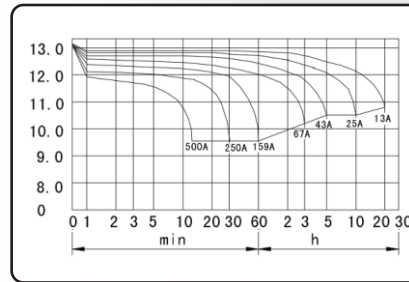

ENDUROGEL 12V300Ah

Valen ENDUROGEL battery is rechargeable, deep cycle, Valve Regulated Lead Acid (VRLA). Thanks to its Catalyst Life Extender, the Valen ENDUROGEL stands unique and apart from any other Gel battery. The Catalyst substantially reduces sulphation, thermal runaway, delamination and battery dry out; all major killers of VRLA batteries. By recombining hydrogen and oxygen ions, the Catalyst Life Extender can provide a longer, fuller and greener life. Valen ENDUROGEL batteries are ideal for use within Communications, solar and other mission critical cyclic applications.

SPECIFICATIONS

Voltage	12 Volt nominal
Number of cell	6
Design life	12 years
Nominal Capacity 25°C	
100Hr rate (10.5V)	297Ah
20Hr rate (10.5V)	250Ah
10Hr rate (10.5V)	231Ah
5Hr rate (10.5V)	194Ah
Dimensions	521(L)x269(W)x220(H)
Weight	75Kg
Plates	Heavy duty
Terminal	Insert - M8
Container/cover	ABS
Charge voltage	Cycle: 14.10-14.40V at 25°C Float: 13.50-13.80V at 25°C
Internal Resistance	2.9mΩ 25°C - Fully charged Battery
Electrolyte	Thixotropic Gel - Sulphuric acid
Vent	Self-sealing
Operating temperature:	-20°C to +60°C

(However it is recommended that the batteries be operated in the temperature range of 20 to 30°C to obtain full life and optimum performance.)

Discharge Constant Current (Amperes at 25°C)

End Point Volts/Cell	15min	30min	1h	3h	5h	10h	20h	100h
1.75V	308	216	138	58.8	38.8	23.1	12.5	2.97