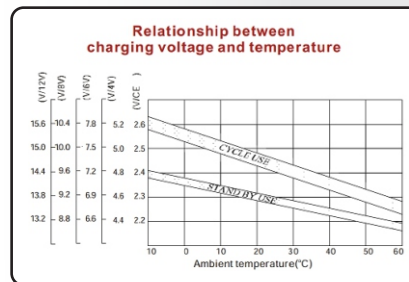

Discharge Constant Power (Watts at 25°C)

End Point Volts/Cell	15min	30min	1h	3h	5h	10h	20h
1.75V	3420	2463	1578	695	460	278	151

AUSTRALIA:

1300 734 253
sales@valen.com.au
valen.com.au

NEW ZEALAND:

0800 734 253
sales@valen.co.nz
valen.co.nz

End-to-End Solution Provider of Industrial Batteries & Energy Storage