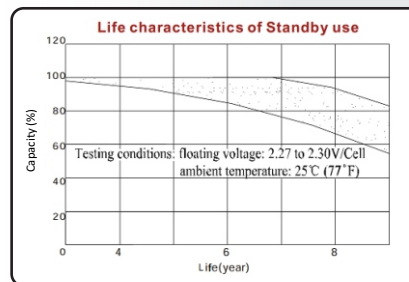

Discharge Constant Power (Watts at 25°C)

End Point Volts/Cell	15min	30min	1h	3h	5h	10h	20h
1.75V	3420	2463	1578	695	460	278	151

AUSTRALIA:

1300 734 253
sales@valen.com.au
valen.com.au

NEW ZEALAND:

0800 734 253
sales@valen.co.nz
valen.co.nz

End-to-End Solution Provider of Industrial Batteries & Energy Storage