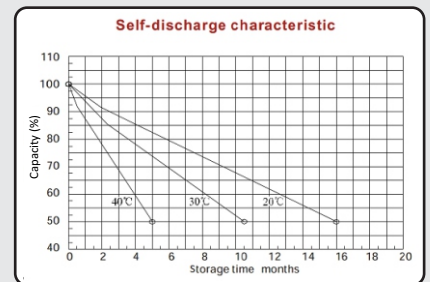

Discharge Constant Power (Watts at 25°C)

End Point Volts/Cell	15min	30min	1h	3h	5h	10h	20h
1.75V	3420	2463	1578	695	460	278	151

AUSTRALIA:

1300 734 253
sales@valen.com.au
valen.com.au

NEW ZEALAND:

0800 734 253
sales@valen.co.nz
valen.co.nz

End-to-End Solution Provider of Industrial Batteries & Energy Storage