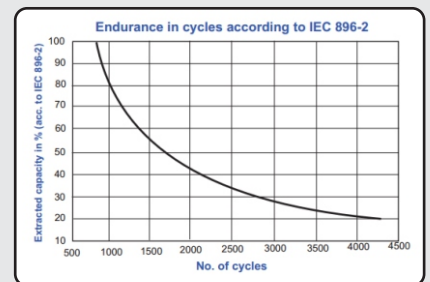

Discharge Constant Power (Watts at 25°C)

End Point Volts/Cell	15min	30min	1h	3h	5h	10h	20h
1.75V	3420	2463	1578	695	460	278	151

AUSTRALIA:

1300 734 253
sales@valen.com.au
valen.com.au

NEW ZEALAND:

0800 734 253
sales@valen.co.nz
valen.co.nz

End-to-End Solution Provider of Industrial Batteries & Energy Storage