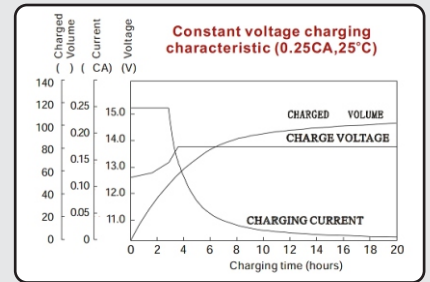

ENDUROGEL 12V300Ah

Valen ENDUROGEL battery is rechargeable, deep cycle, Valve Regulated Lead Acid (VRLA). Thanks to its Catalyst Life Extender, the Valen ENDUROGEL stands unique and apart from any other Gel battery. The Catalyst substantially reduces sulphation, thermal runaway, delamination and battery dry out; all major killers of VRLA batteries. By recombining hydrogen and oxygen ions, the Catalyst Life Extender can provide a longer, fuller and greener life. Valen ENDUROGEL batteries are ideal for use within Communications, solar and other mission critical cyclic applications.

SPECIFICATIONS

Voltage	12 Volt nominal
Number of cell	6
Design life	12 years
Nominal Capacity 25°C	
100Hr rate (10.5V)	297Ah
20Hr rate (10.5V)	250Ah
10Hr rate (10.5V)	231Ah
5Hr rate (10.5V)	194Ah
Dimensions	521(L)x269(W)x220(H)
Weight	75Kg
Plates	Heavy duty
Terminal	Insert - M8
Container/cover	ABS
Charge voltage	Cycle: 14.10-14.40V at 25°C Float: 13.50-13.80V at 25°C
Internal Resistance	2.9mΩ 25°C - Fully charged Battery
Electrolyte	Thixotropic Gel - Sulphuric acid
Vent	Self-sealing
Operating temperature:	-20°C to +60°C

(However it is recommended that the batteries be operated in the temperature range of 20 to 30°C to obtain full life and optimum performance.)

Discharge Constant Current (Amperes at 25°C)

End Point Volts/Cell	15min	30min	1h	3h	5h	10h	20h	100h
1.75V	308	216	138	58.8	38.8	23.1	12.5	2.97