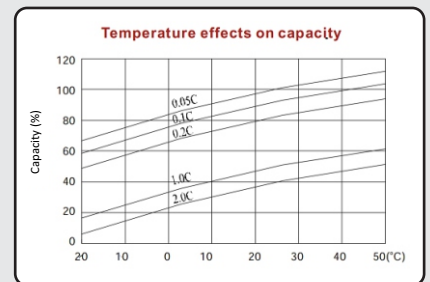

Discharge Constant Power (Watts at 25°C)

End Point Volts/Cell	15min	30min	1h	3h	5h	10h	20h
1.75V	3420	2463	1578	695	460	278	151

AUSTRALIA:

1300 734 253
sales@valen.com.au
valen.com.au

NEW ZEALAND:

0800 734 253
sales@valen.co.nz
valen.co.nz

End-to-End Solution Provider of Industrial Batteries & Energy Storage