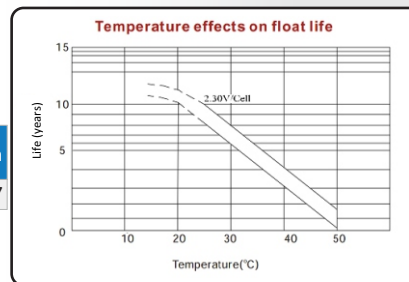

Discharge Constant Power (Watts at 25°C)

End Point Volts/Cell	15min	30min	1h	3h	5h	10h	20h
1.75V	3420	2463	1578	695	460	278	151

AUSTRALIA:

1300 734 253
sales@valen.com.au
valen.com.au

NEW ZEALAND:

0800 734 253
sales@valen.co.nz
valen.co.nz

End-to-End Solution Provider of Industrial Batteries & Energy Storage